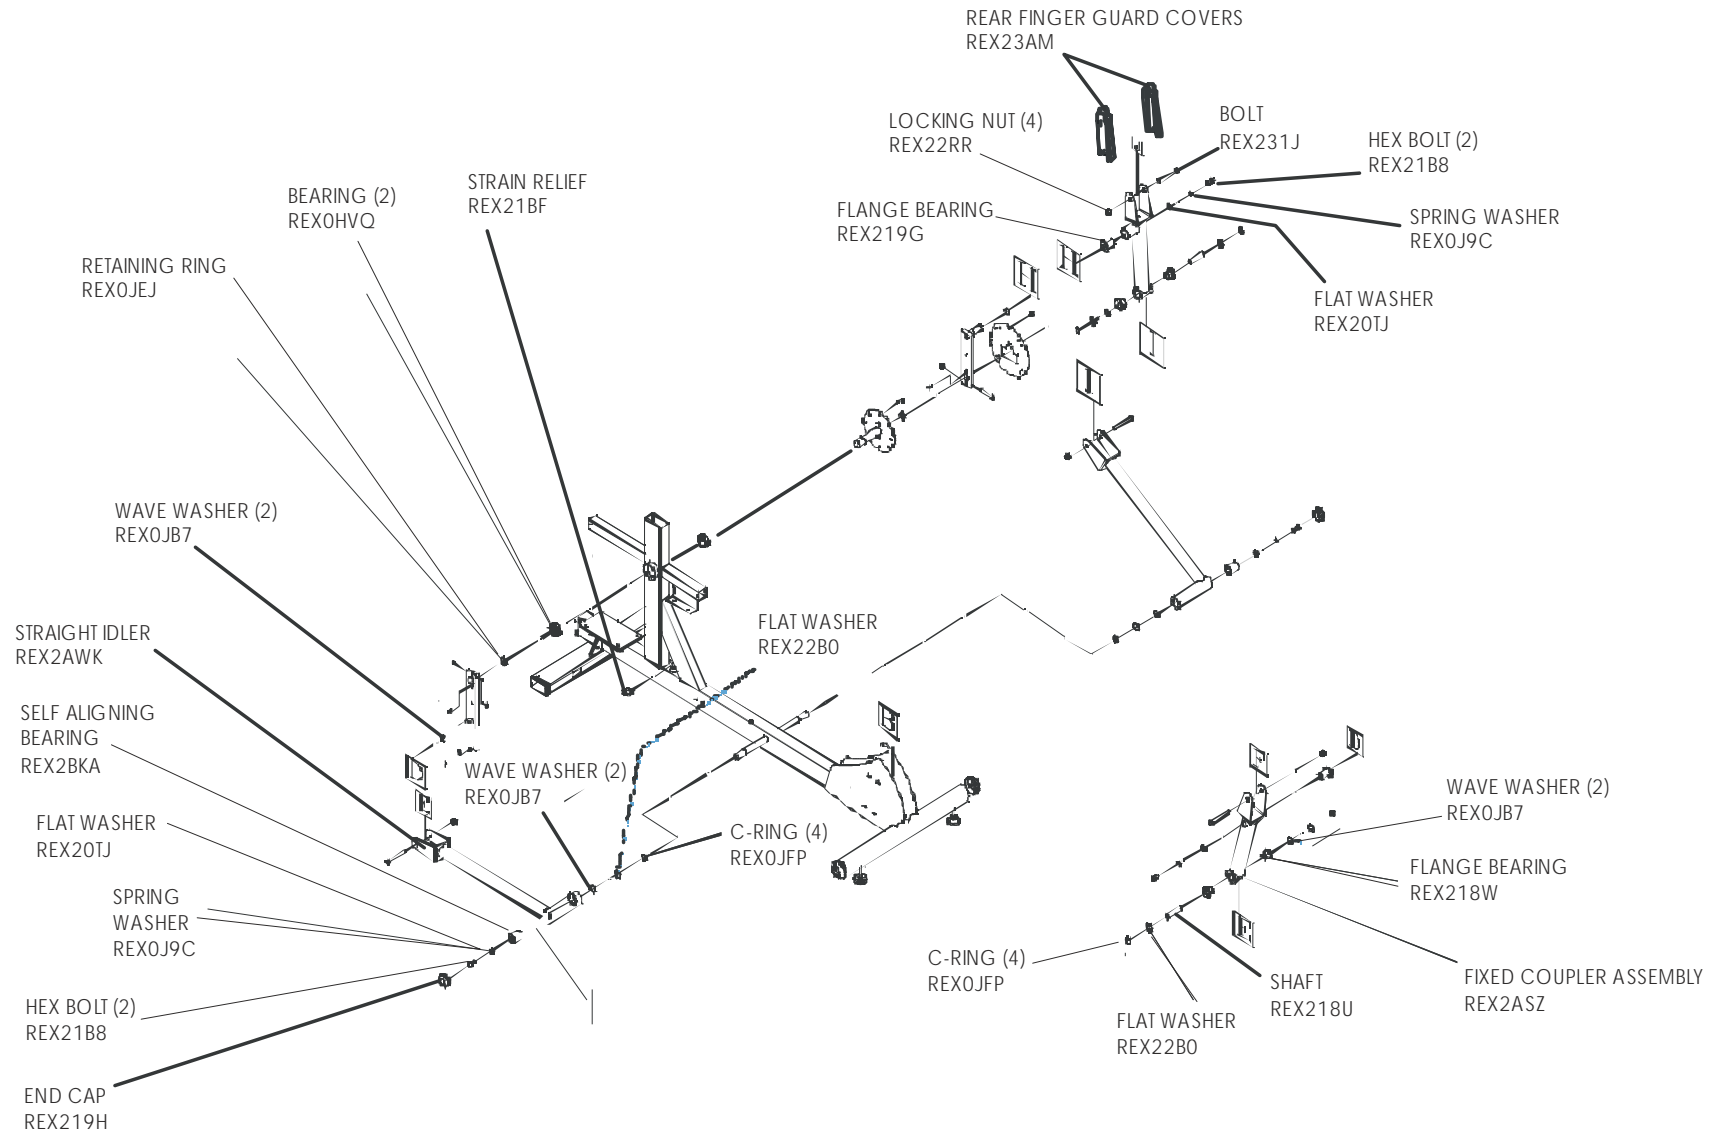

REAR
COMPONENTS

LF LOGO LABEL
REX2ARH

MOVEMENT ARMS
& HARDWARE

BLOCK
DIAGRAM

CABLES

LF Cross-Trainer Movement Arms and Hardware

X1-XX00-0103

LF Cross-Trainer Rear Components

X1-XX00-0103

NOT SHOWN: STATIONARY GRIP - REX27SA
STATIONARY GRIP CAP - REX2BKF